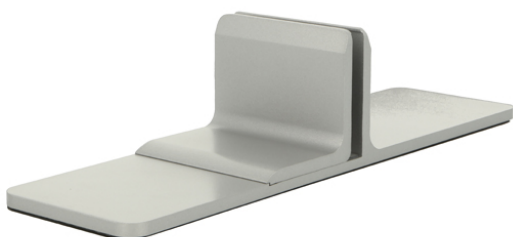

PRODUCT SHEET

Description:

Partition Panel Support Clamp, Alu, Silver Painted, F/6-8mm Panel Thickness. Max Panel Size 1500x1000x8mm (L/H/T)

Item number:

22.10.830-0

Units	Box	Carton	HS Code	Barcode
Pcs.	2	24	7616991099	 5704866503334

- Easy to install, no holes on panel and table
- Adjustable distance (6-8mm), according to panel thickness
- Movable position
- Simple and beautiful design
- Sturdy and durable

SISO A/S

Mileparken 11
DK-2740 Skovlunde
Denmark
VAT: DK 24786013

Phone +45 45 830 900

www.siso.dk
siso@siso.dk

Danske Bank
Nytorv Branch
Copenhagen
SWIFT: DABADKKK

Account no.
4180 3112 112936
IBAN Account
DK7230003112112936