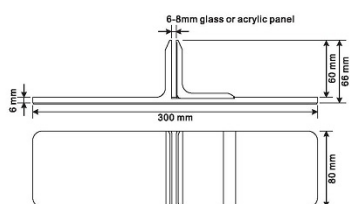

PRODUCT SHEET

Description:

Partition Panel Support Clamp, Alu, Silver Painted, F/6-8mm Panel Thickness. Max Panel Size 1500x1000x8mm (L/H/T)

Item number:

22.10.830-0

Units	Box	Carton	HS Code	Barcode
Pcs.	2	24	7616991099	 5704866503334

- Easy to install, no holes on panel and table
- Adjustable distance (6-8mm), according to panel thickness
- Movable position
- Simple and beautiful design
- Sturdy and durable

SISO A/S

Mileparken 11
DK-2740 Skovlunde
Denmark
VAT: DK 24786013

Phone +45 45 830 900

www.siso.dk
siso@siso.dk

Danske Bank
Nytorv Branch
Copenhagen
SWIFT: DABADKKK

Account no.
4180 3112 112936
IBAN Account
DK7230003112112936