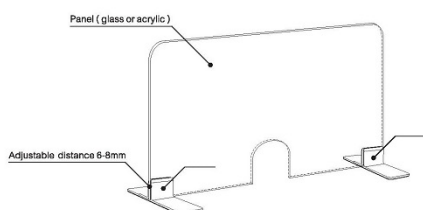

PRODUCT SHEET

Description:

Partition Panel Support Clamp, Alu, Silver Painted, F/6-8mm Panel Thickness. Max Panel Size 1500x1000x8mm (L/H/T)

Item number:

22.10.830-0

Units	Box	Carton	HS Code	Barcode
Pcs.	2	24	7616991099	 5704866503334

- Easy to install, no holes on panel and table
- Adjustable distance (6-8mm), according to panel thickness
- Movable position
- Simple and beautiful design
- Sturdy and durable

SISO A/S

Mileparken 11
DK-2740 Skovlunde
Denmark
VAT: DK 24786013

Phone +45 45 830 900

www.siso.dk
siso@siso.dk

Danske Bank
Nytorv Branch
Copenhagen
SWIFT: DABADKKK

Account no.
4180 3112 112936
IBAN Account
DK7230003112112936